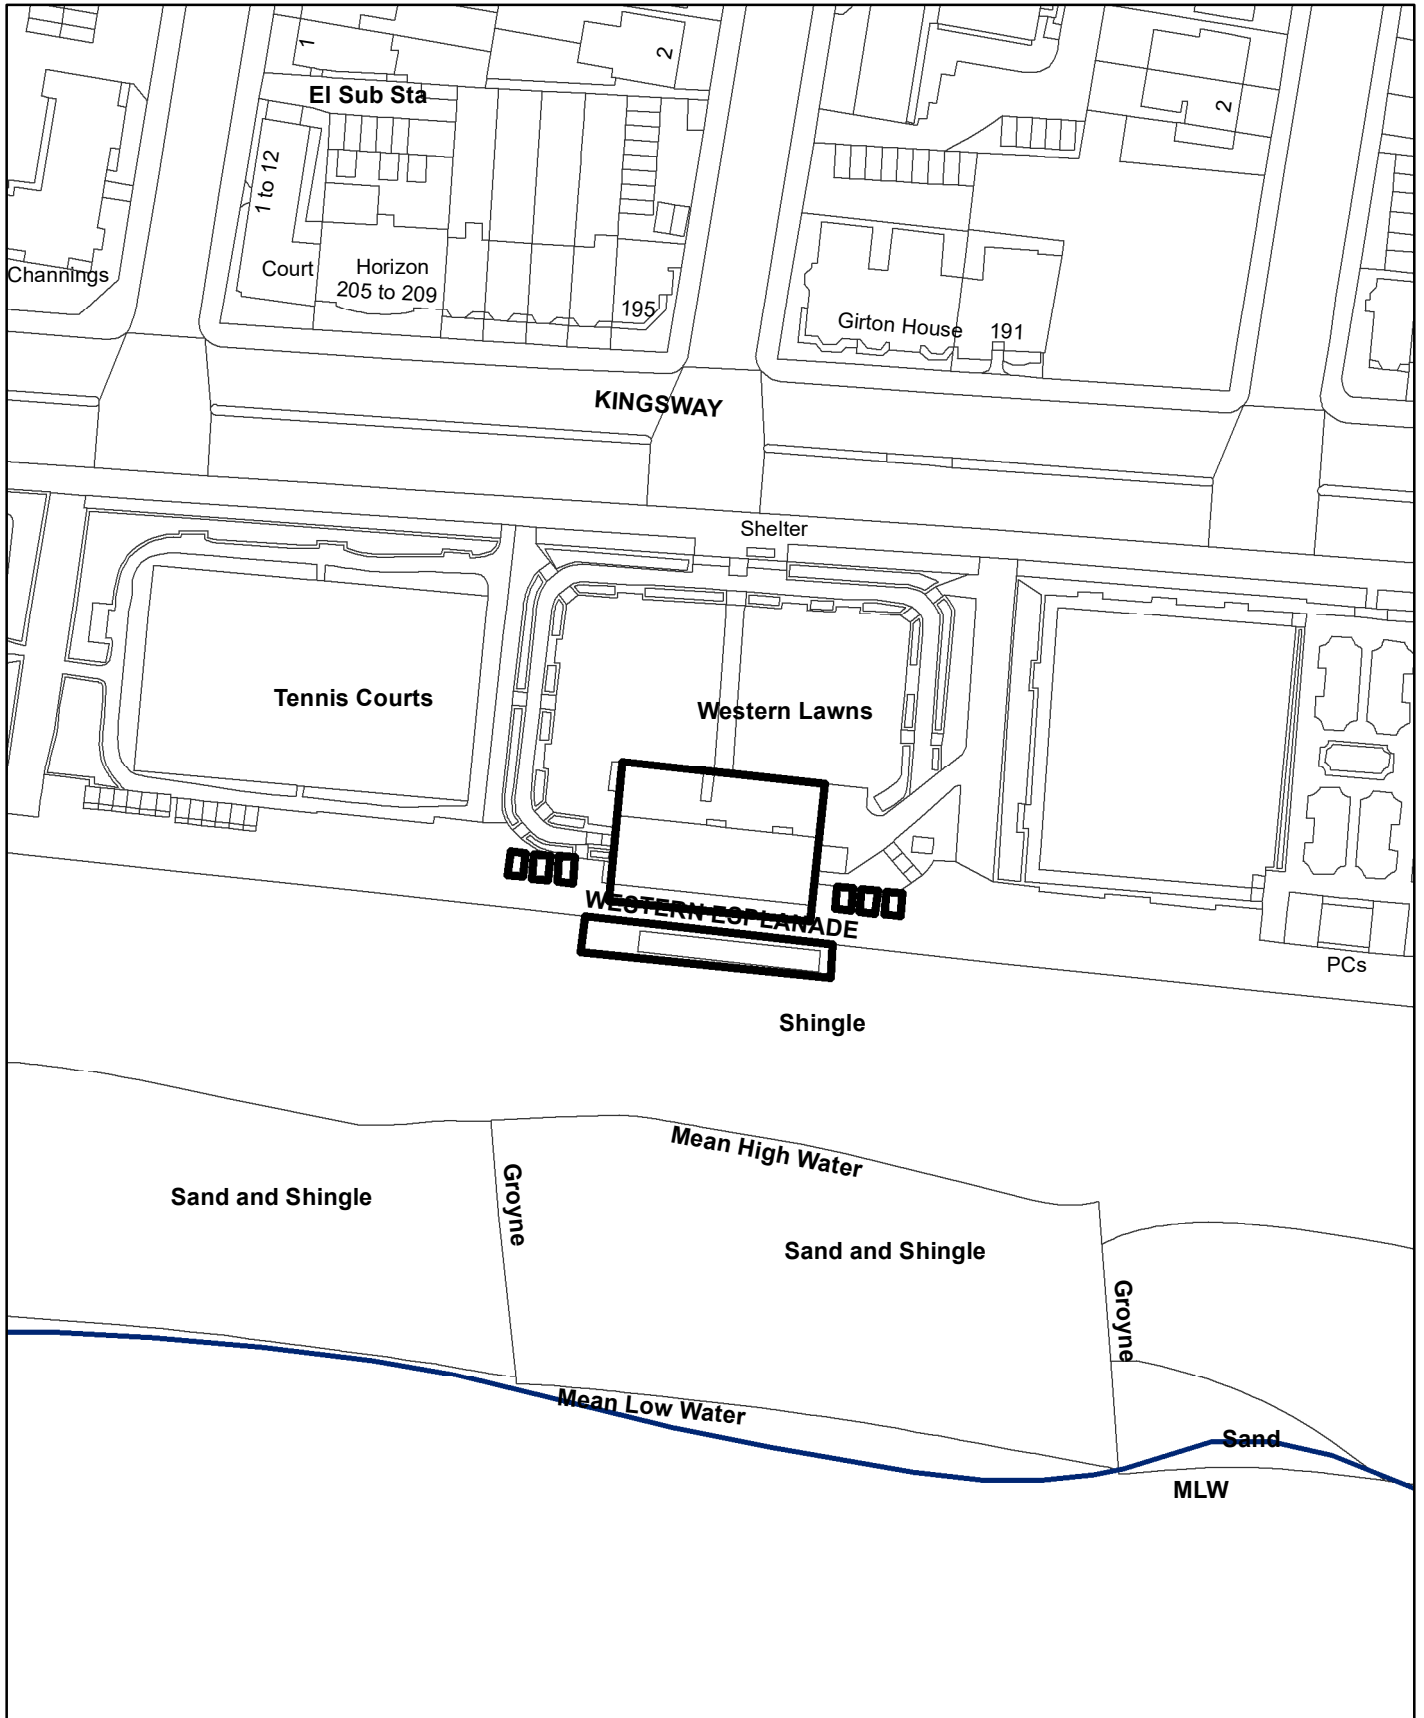

BH2021 03900 - Rockwater, Kingsway

N

Scale: 1:1,250